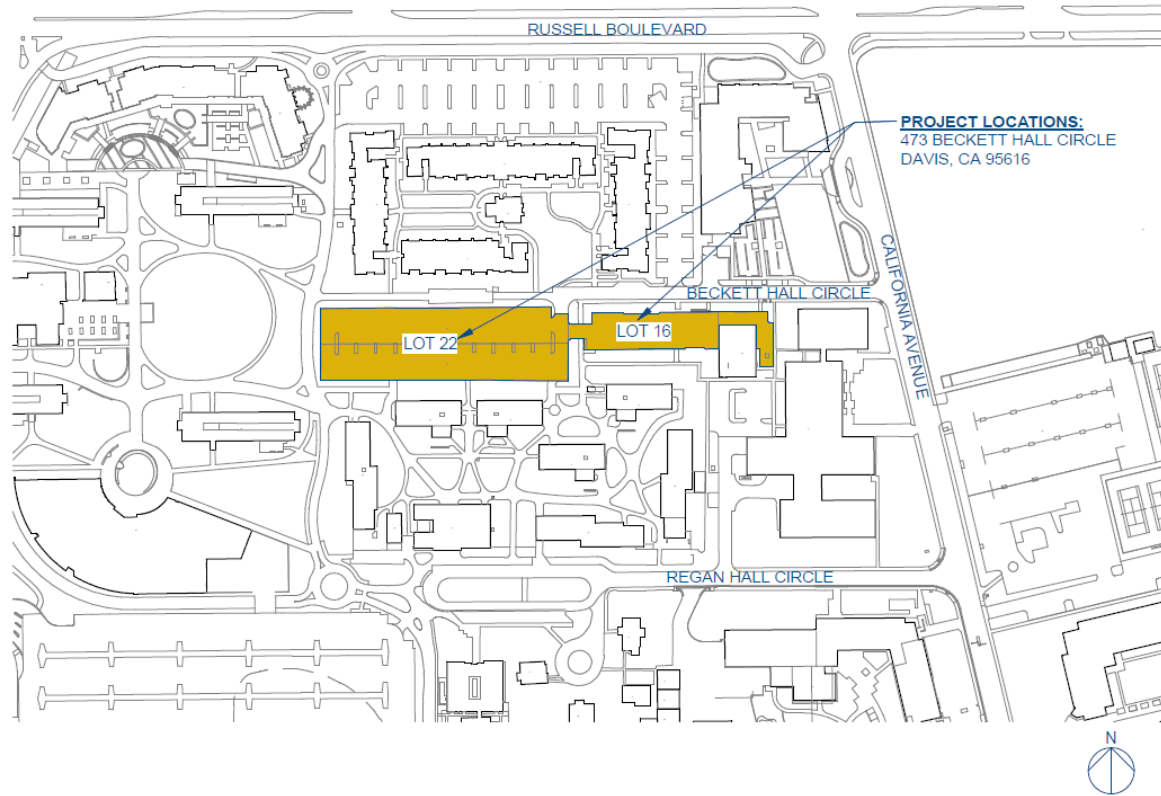

PROJECT LOCATION MAP

PROJECT LOCATIONS:  
473 BECKETT HALL CIRCLE  
DAVIS, CA 95616